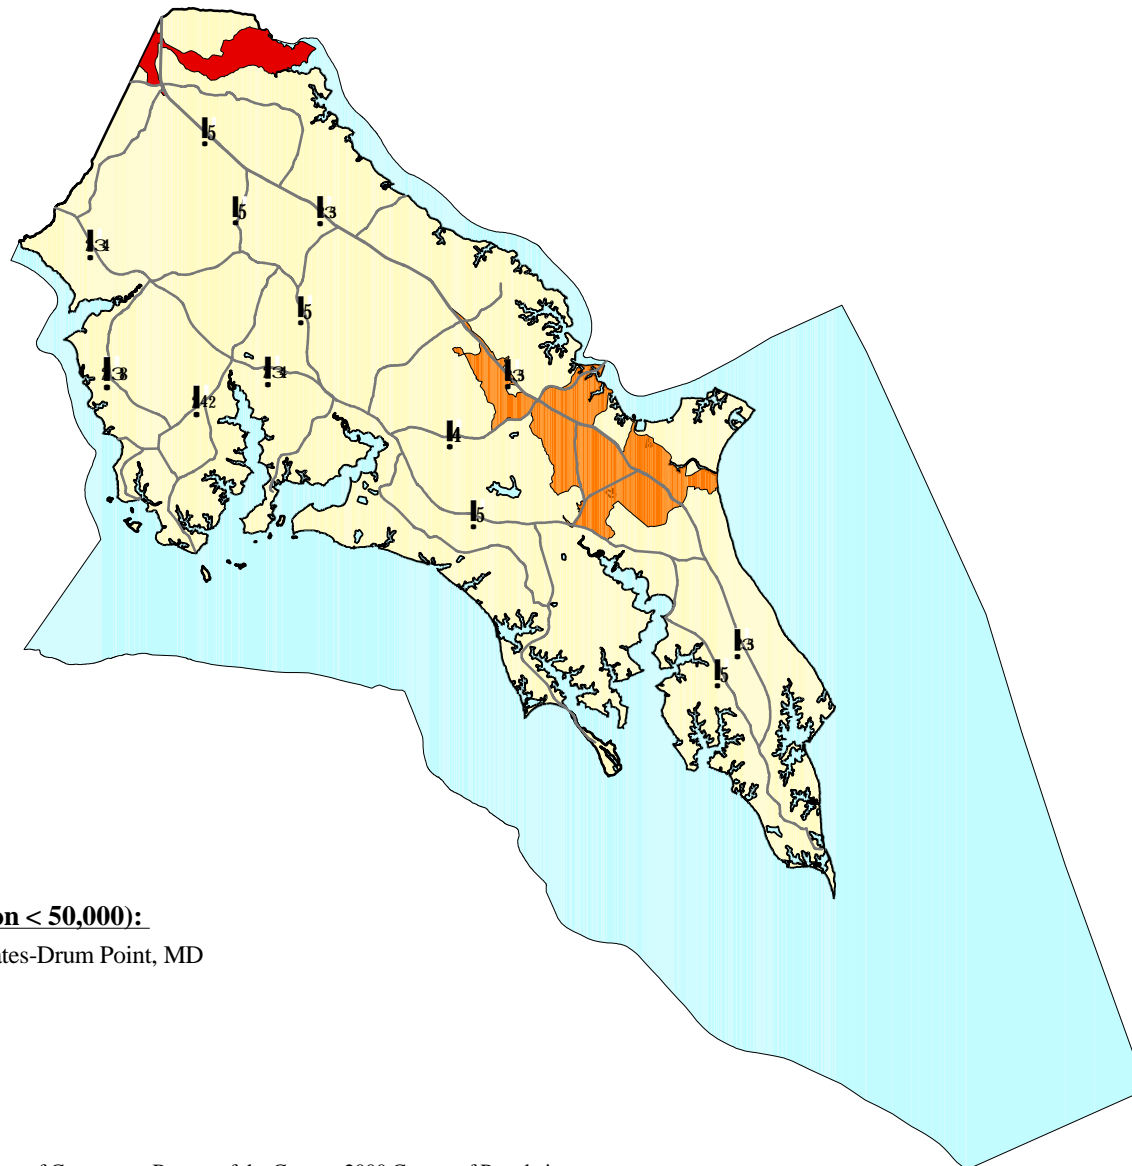

Urban Areas in St. Mary's County, Maryland - 2000

Major Roads

Urban Cluster (Population < 50,000):

Chesapeake Ranch Estates-Drum Point, MD

Golden Beach, MD

Source: U.S. Department of Commerce, Bureau of the Census, 2000 Census of Population
Prepared by the Maryland Department of Planning, Planning Data Services, June 2002.