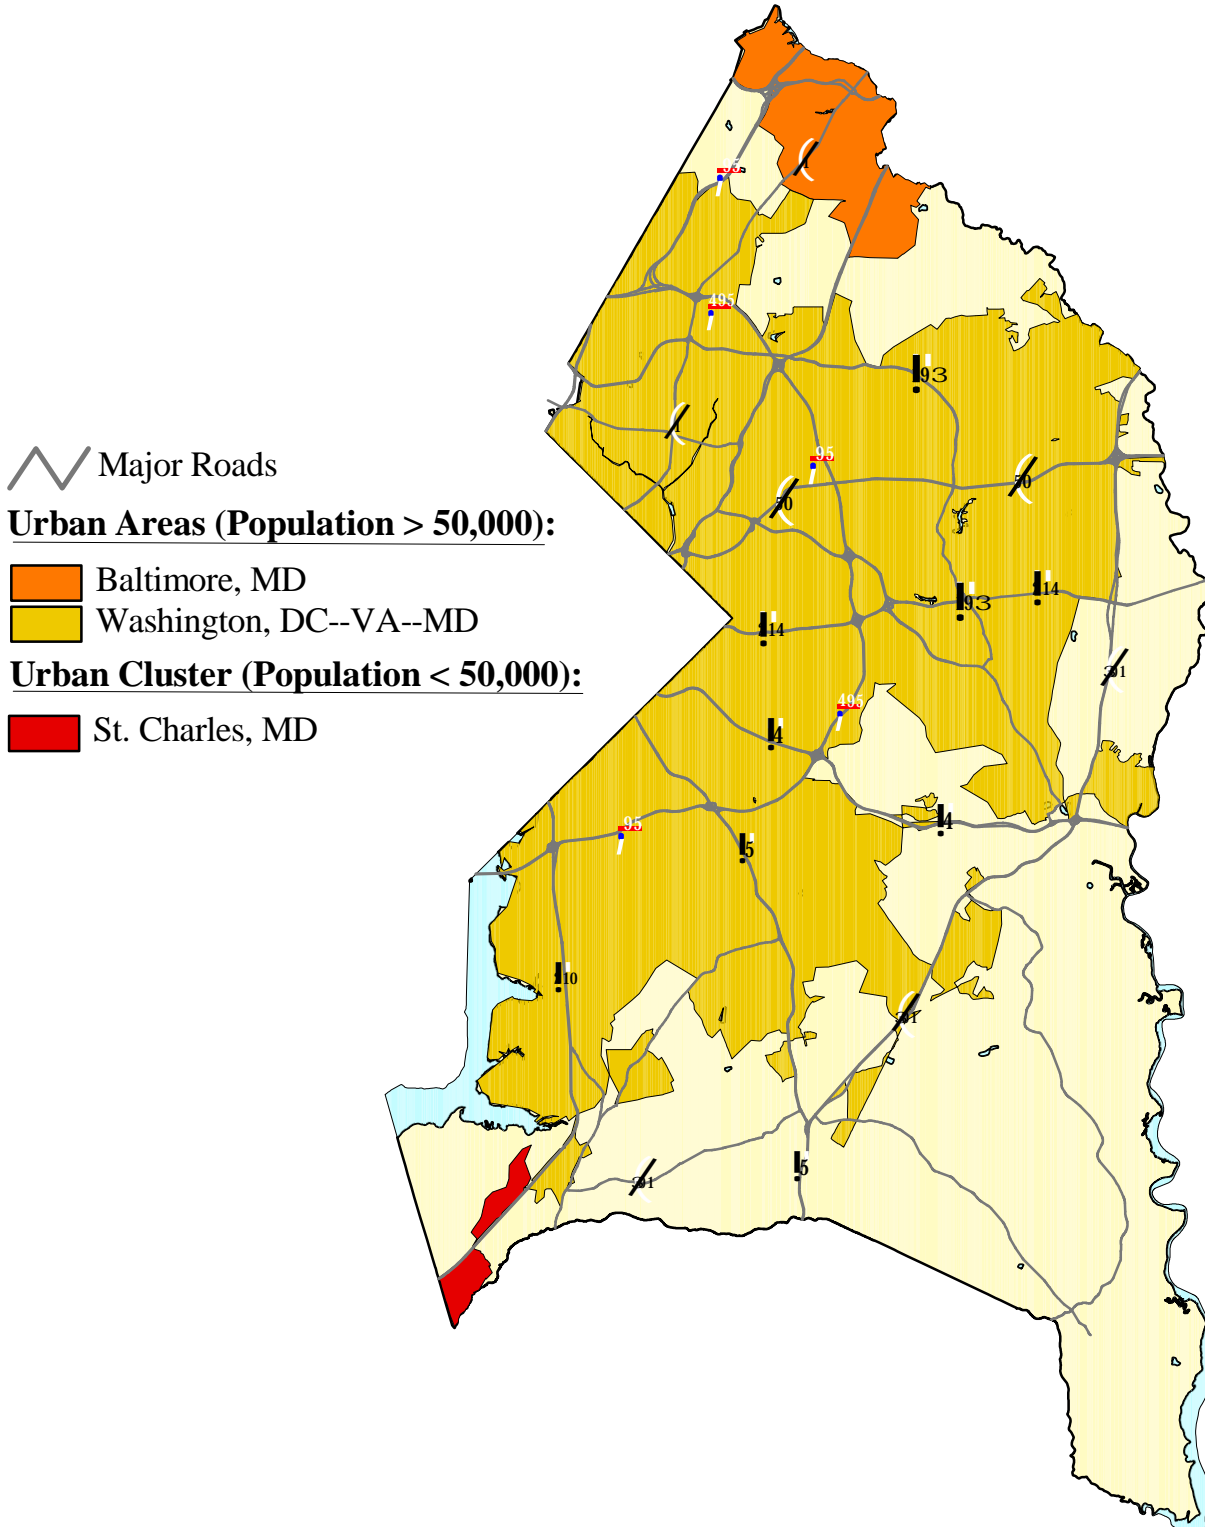

Urban Areas in Prince George's County Maryland - 2000

Source: U.S. Department of Commerce. Bureau of the Census. 2000 Census of Population
Prepared by the Maryland Department of Planning, Planning Data Services. June 2002.