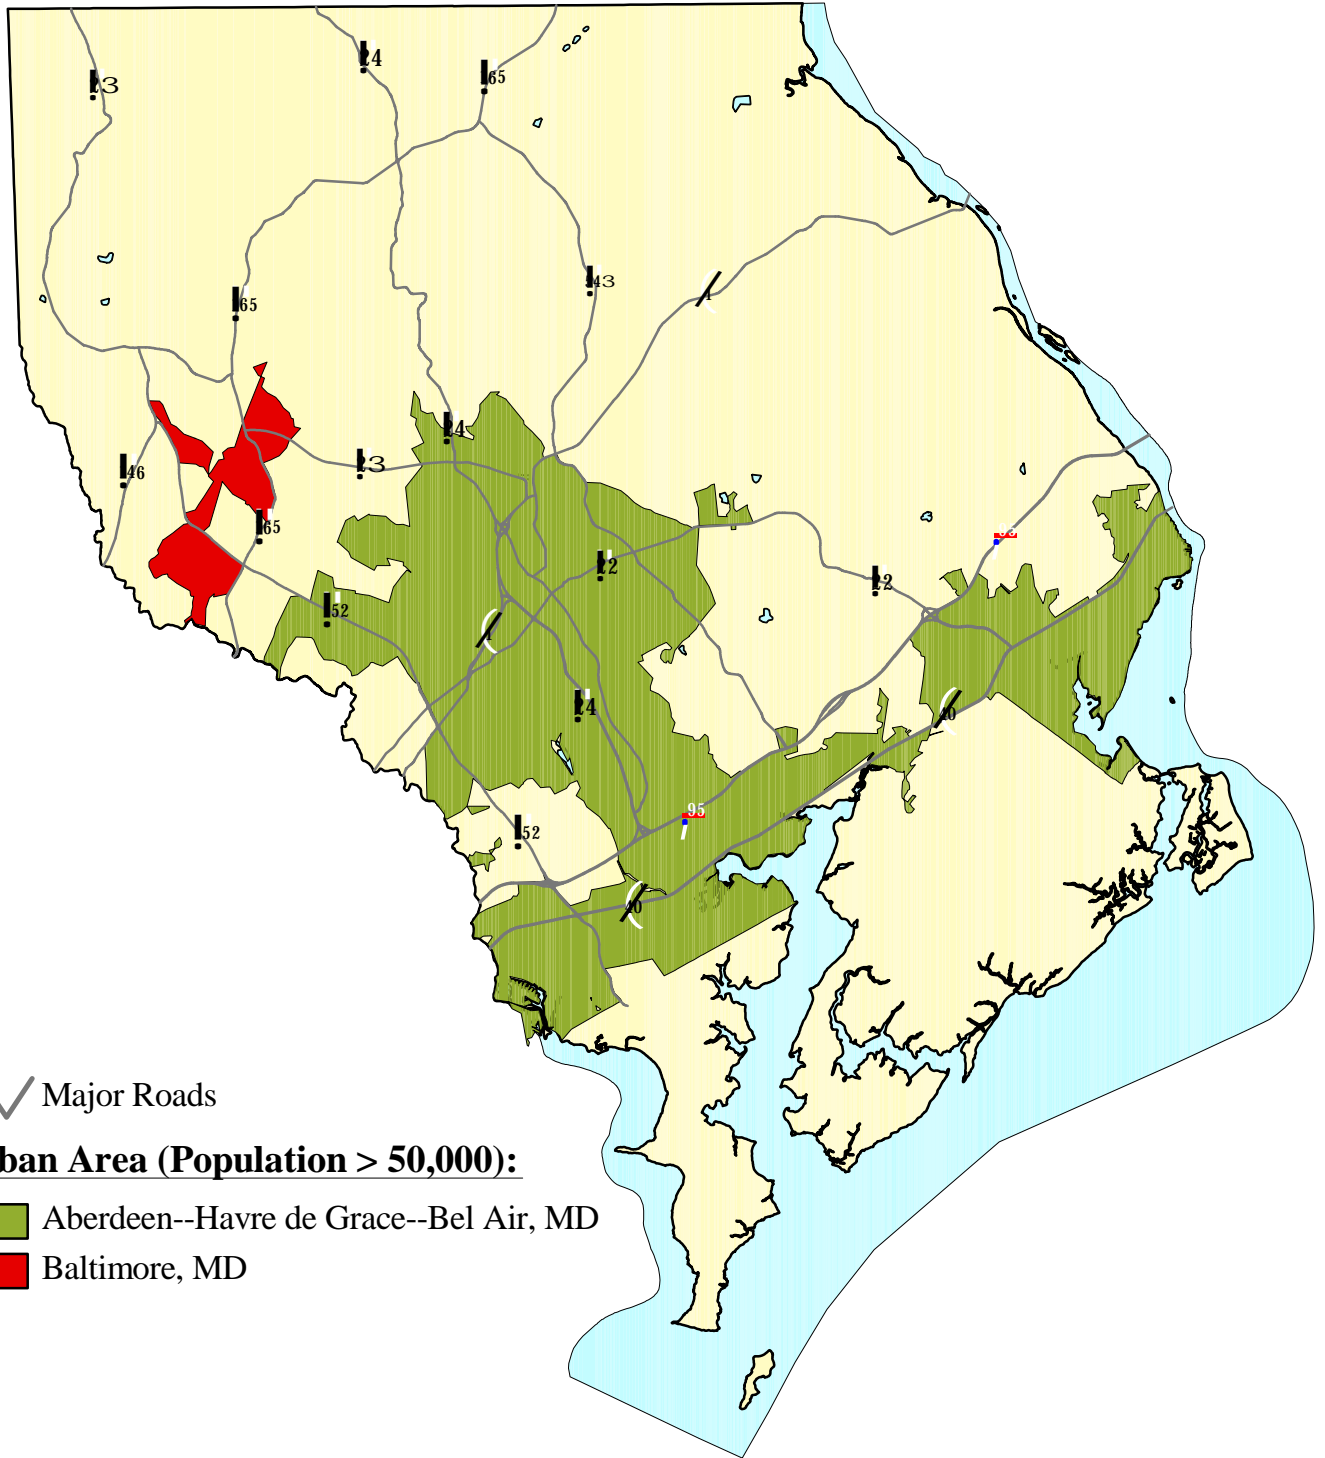

Urban Areas in Harford County Maryland - 2000

Source: U.S. Department of Commerce. Bureau of the Census. 2000 Census of Population
Prepared by the Maryland Department of Planning, Planning Data Services. June 2002.