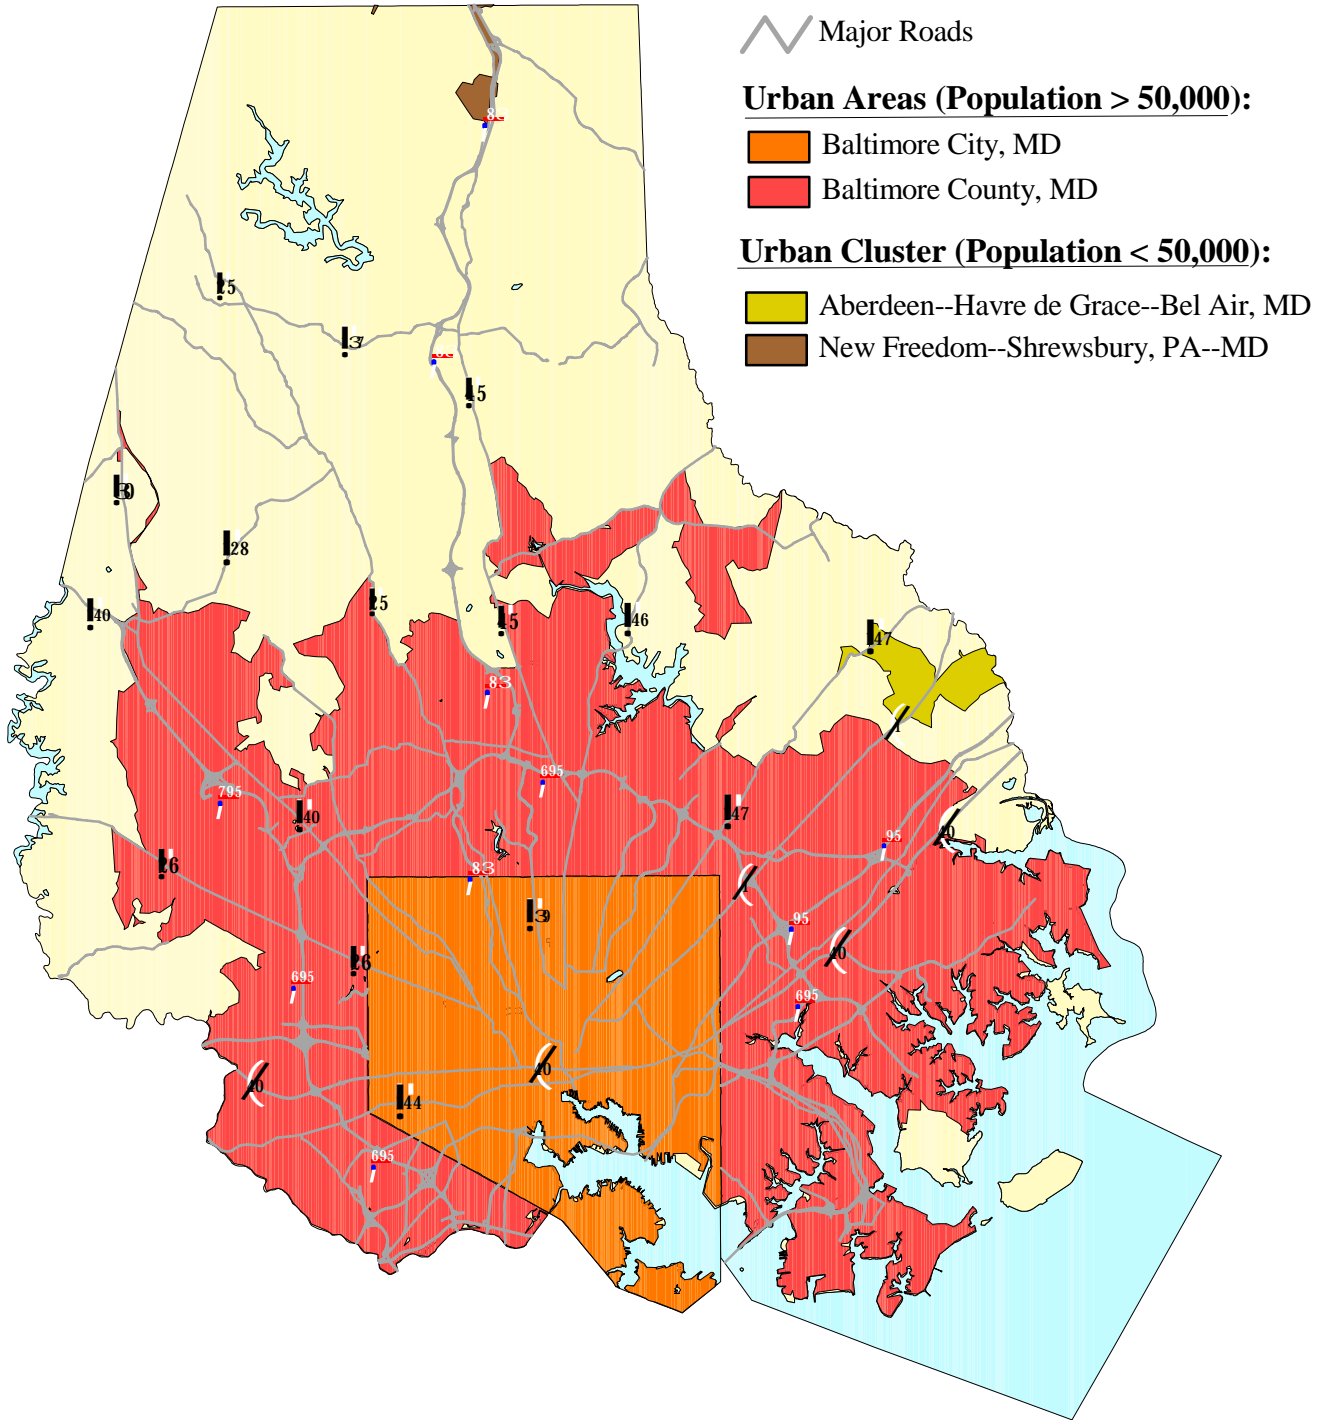

# Urban Areas in Baltimore County and Baltimore City, Maryland - 2000

Source: U.S. Department of Commerce. Bureau of the Census. 2000 Census of Population  
 Prepared by the Maryland Department of Planning, Planning Data Services. June 2002.